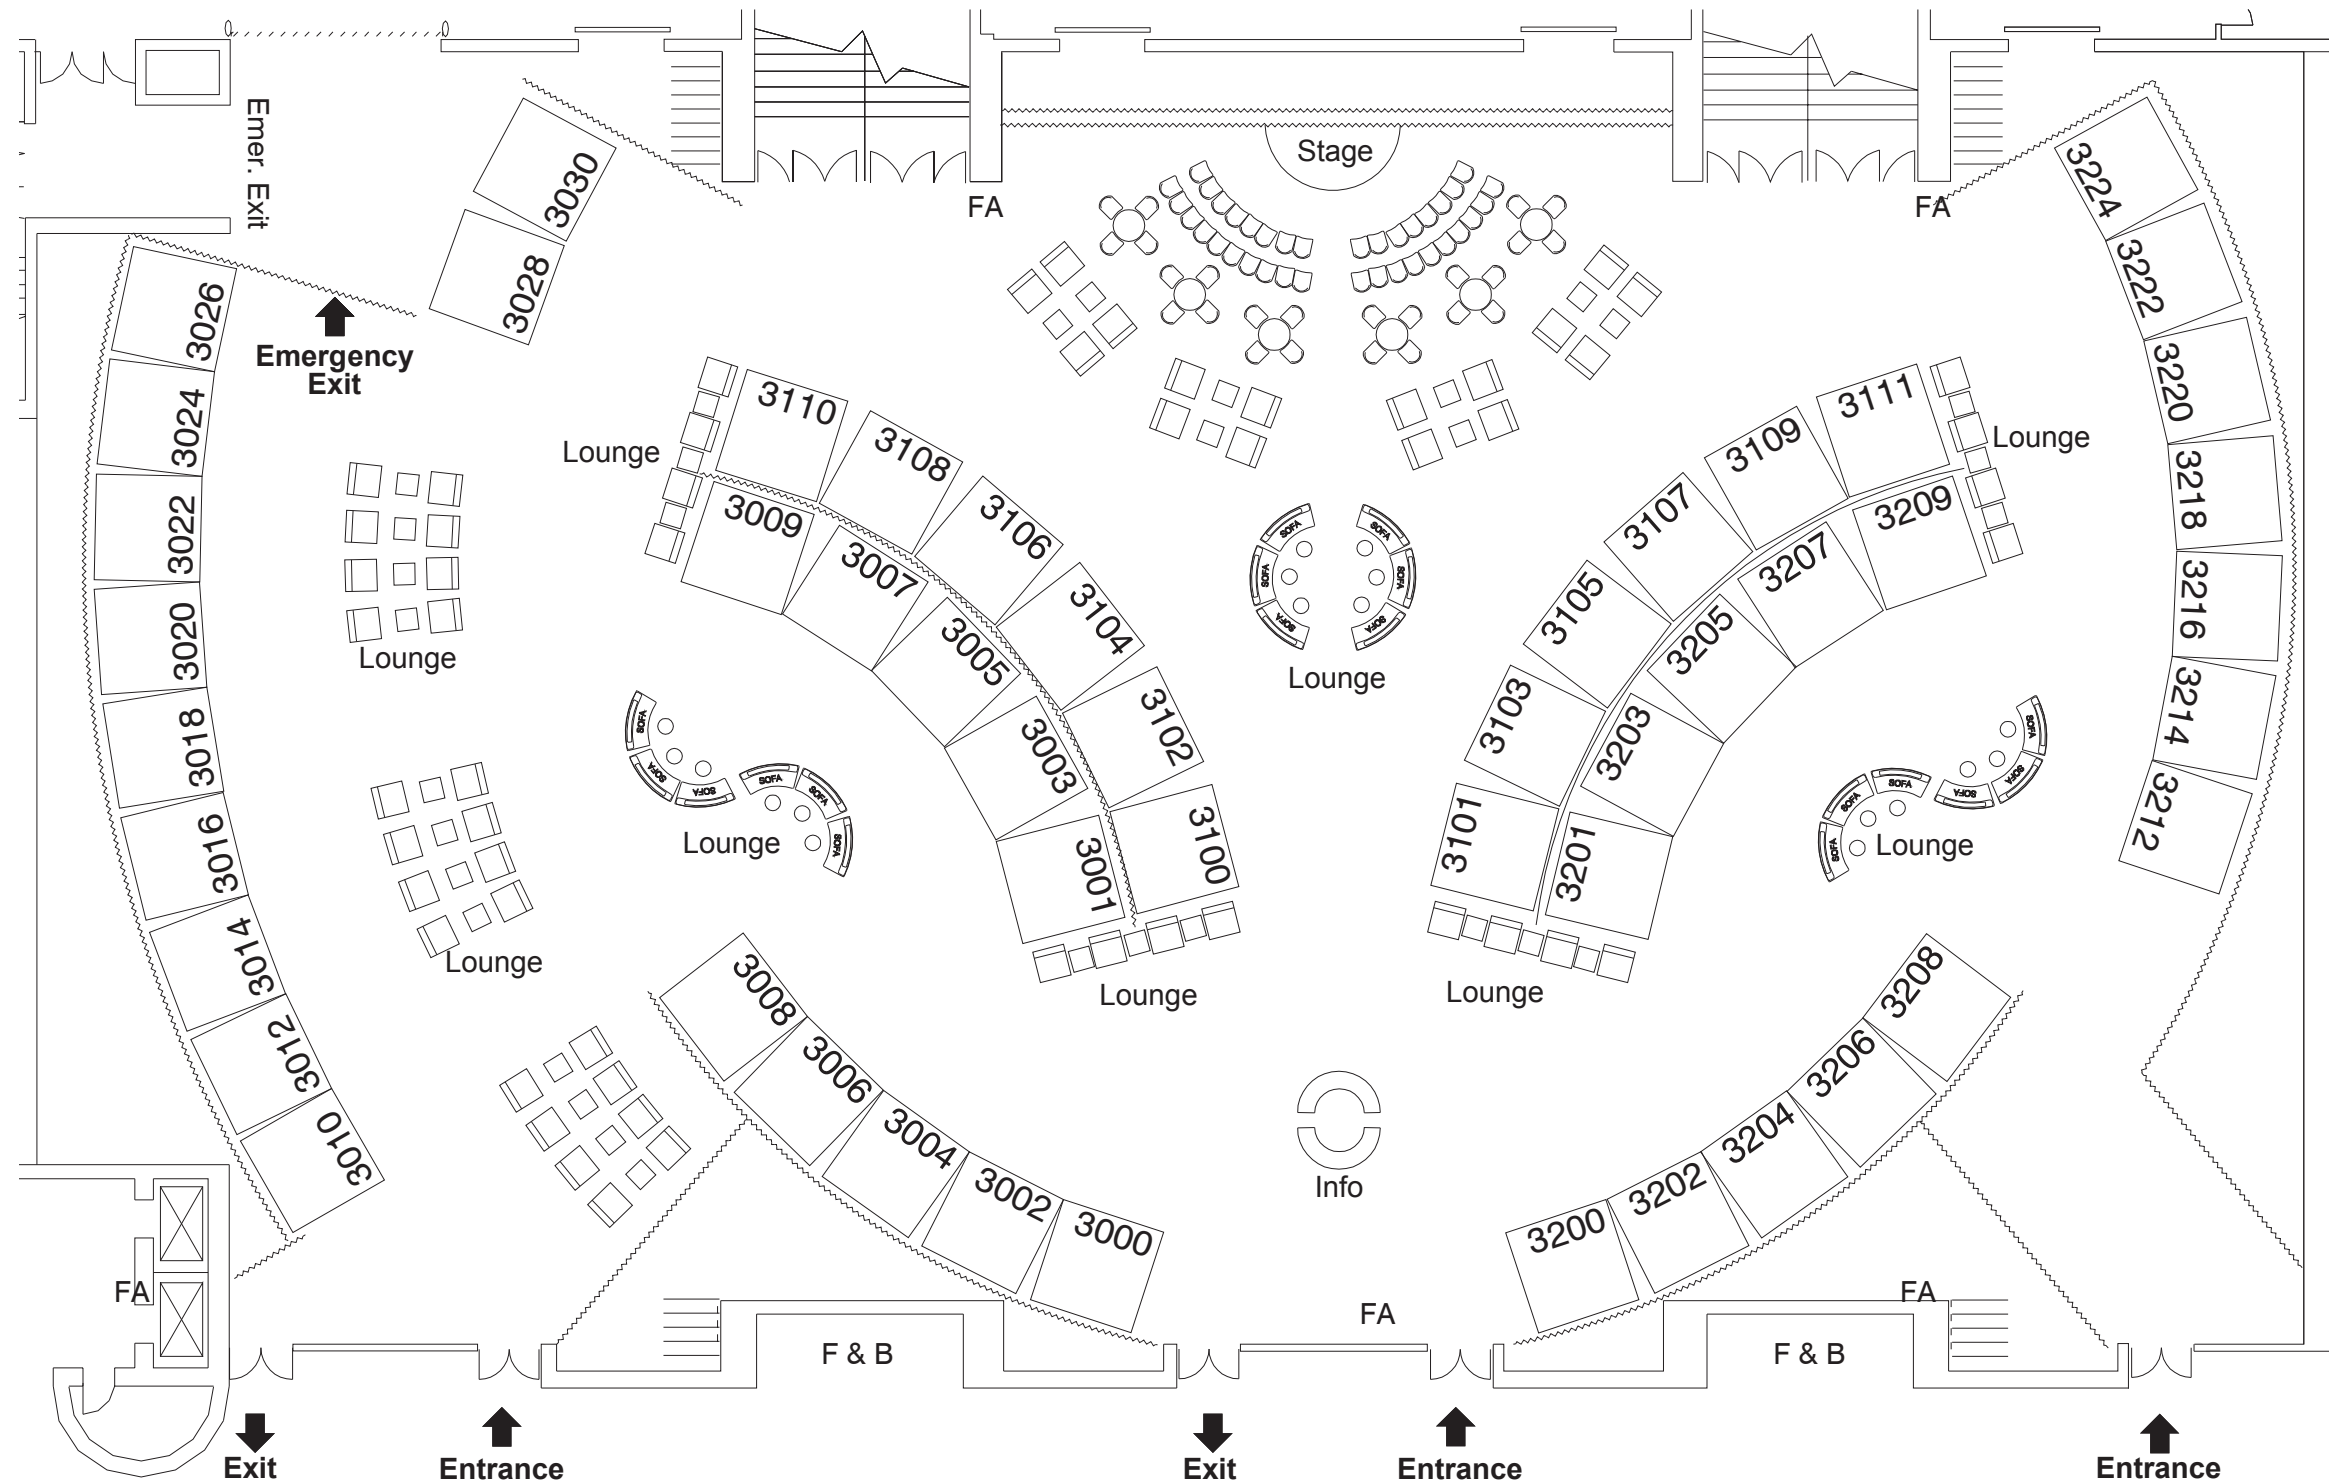

# RSA® CONFERENCE 2013

February 25th - March 1st, 2013  
 Moscone Convention Center  
 San Francisco, CA  
 Gateway Expo

Updated as of 08.31.12

*\*This floor plan is subject to fire marshal approval*