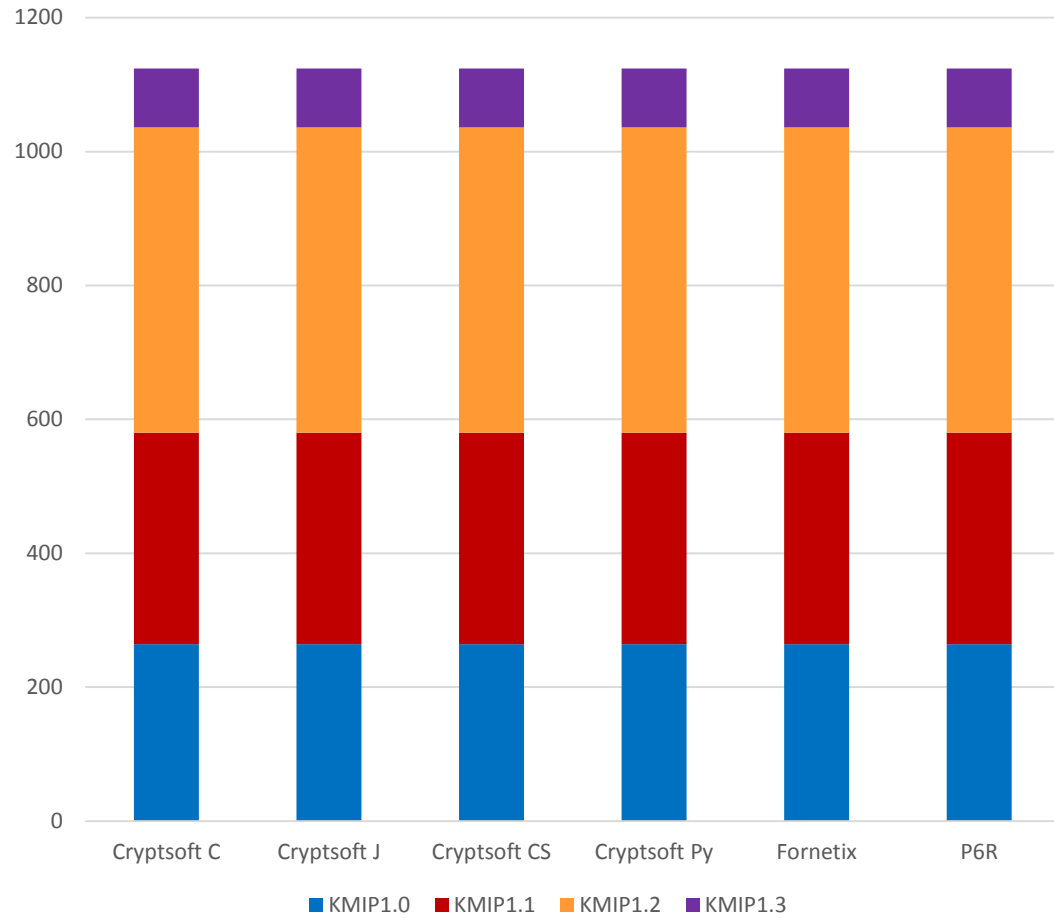

KMIP Clients - RSA 2015 Interop Test

KMIP Servers - RSA 2015 Interop Test